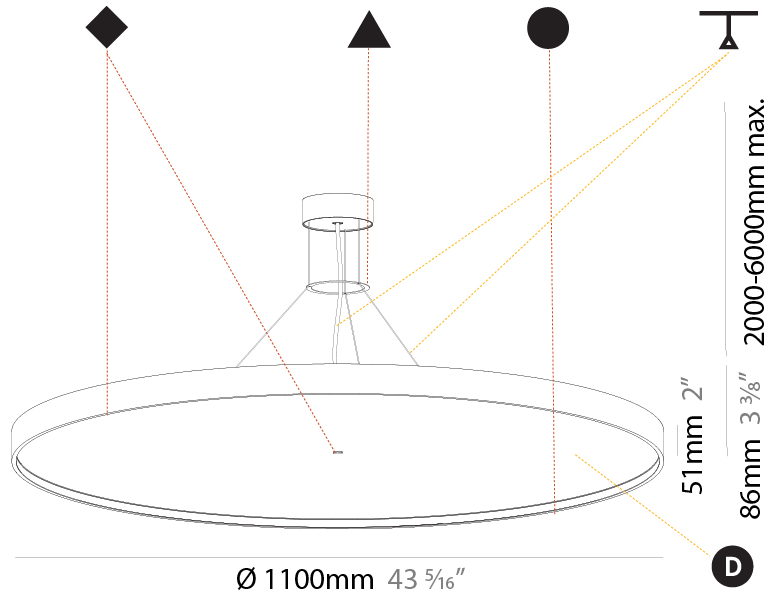

GENERAL

Series: Sign Diva
Subseries: Sign Diva Korona
Brand: Prolicht
Division: Architectural
Mounting Type: Suspension
Mounting Location: Ceiling
Subcategory: Pendant

PHYSICAL

Shape: Round
Diameter (mm): 1100
Diameter (in): 43 ⁵/₁₆"
Height (mm): 86
Height (in): 3 ³/₈"
Max. Overall Height (mm): 2086
Max. Overall Height (in): 82 ⁷/₈"
Light Distribution: Direct
Weight (kg): 19.986
Weight (lbs): 44.06
Diffuser: PMMA - Opal / Micro-Prism / Sparkling Secret / Vintage Industrial
Fixture Finish: SSR / BKV / CWI / CRY / HAB / UFT / ITA / RUA / FTG / MYG / LOD / PUS / FRO / FUP / KIA / POP / BLS / SPG / MEY / GOH / GUM / CHC / COM / ABZ / JAG / OBR / MOS / ROR
Fixture Material: Extruded Aluminum / Steel
Cable Details: 2000mm or 6000mm Transparent Cable

ELECTRICAL

Lamp Type: LED (Zhaga Standard)
Input Wattage (W): 145
Total Output Wattage (W): 135
Dimming: Tri-Mode (Non-Dimming and Phase Dimming (120Vac only) and 0-10V Dimming)
Driver Included: Yes
Driver Location: Integrated
Driver Type: Constant Current - Universal
Driver Class: Class 2
Input Voltage (V): 120 - 277
Constant Current (MA): 600

LED

Color Temperature (°K): 2700 / 3000 / 3500 / 4000
Max. Delivered Lumen (lm): 15931 / 17172 / 19937 / 20344
Nominal Lumen (lm): 18837 / 20305 / 23575 / 24056
CRI: >90 CRI
Lamp Life (hrs): 50000

OPTICAL

RATINGS AND CERTIFICATIONS

Certified By: Certified for North American Standards
IP rating: IP20